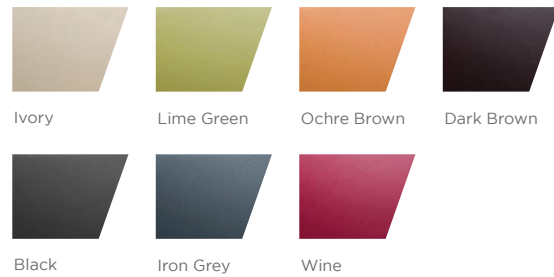

Colour Choices

Merano, Nico, Alto FB