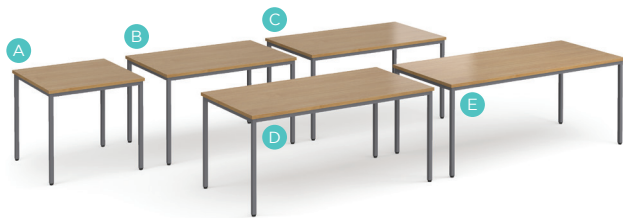

Flexi-Tables

Code	Width	Depth	Height
A FLT800	800mm	800mm	725mm
B FLT1200	1200mm	800mm	725mm
C FLT1400	1400mm	800mm	725mm
D FLT1600	1600mm	800mm	725mm
E FLT1800	1800mm	800mm	725mm

- 800mm deep tables with graphite or silver frame supplied flat packed
- Spiral stacking option for easy, convenient storage