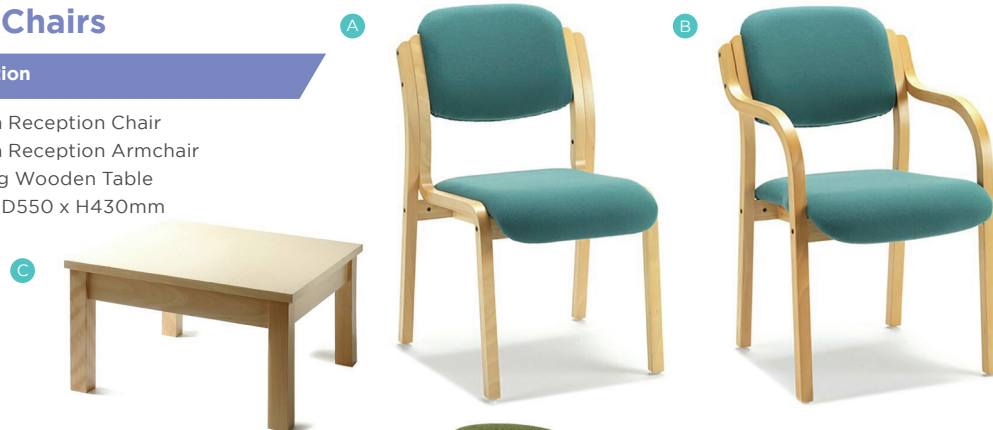

Solar Wooden Chairs

Code	Description
A AZ-S701	Wooden Reception Chair
B AZ-S702	Wooden Reception Armchair
C AZ-S715	Matching Wooden Table W550 x D550 x H430mm

aztec