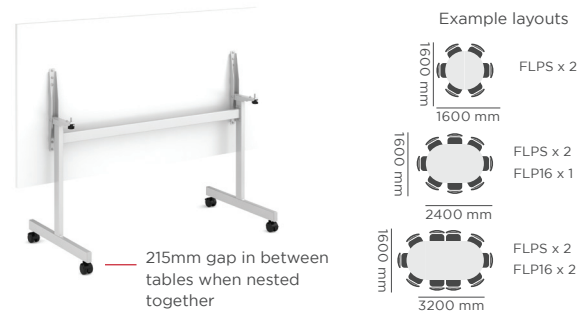

### Semi-Circular Deluxe Flip-top Table

Code	Width	Depth	Height
DFLPS	1600mm	800mm	725mm

- Semi-circular tables 800mm deep with a tilting frame for easy storage
- Modular tables for multiple configurations with lockable castors

### Rectangular Flip-top Tables

Code	Width	Depth	Height
A FLP12	1200mm	800mm	725mm
B FLP14	1400mm	800mm	725mm
C FLP16	1600mm	800mm	725mm

- Rectangular tables 800mm deep with a folding table top for easy storage
- Flip-top to manoeuvre between tight spaces and nest together

### Semi-Circular Flip-top Table

Code	Width	Depth	Height
FLPS	1600mm	800mm	725mm

- Semi-circular tables 800mm deep with a tilting frame for easy storage
- Modular tables for multiple configurations with lockable castors