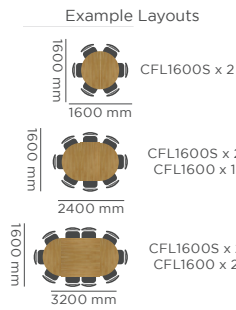

Semi-Circular Folding Leg Table

Code	Width	Depth	Height
CFL1600S	1600mm	800mm	725mm

- Semi-circular tables 800mm deep with folding tubular curved frame
- Modular tables for multiple configurations with steel frame and legs