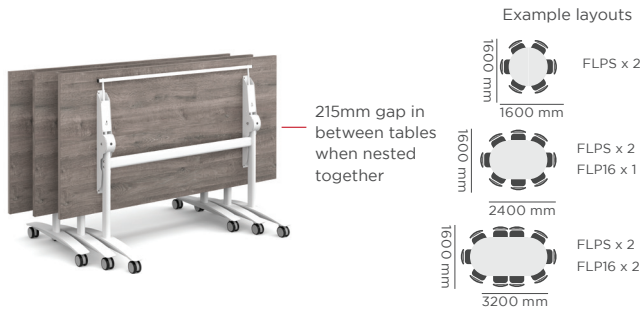

### Rectangular Deluxe Flip-top Tables

Code	Width	Depth	Height
A DFLP12	1200mm	800mm	725mm
B DFLP14	1400mm	800mm	725mm
C DFLP16	1600mm	800mm	725mm

- Rectangular tables 800mm deep with a folding table top for easy storage
- Flip-top to manoeuvre between tight spaces and nest together