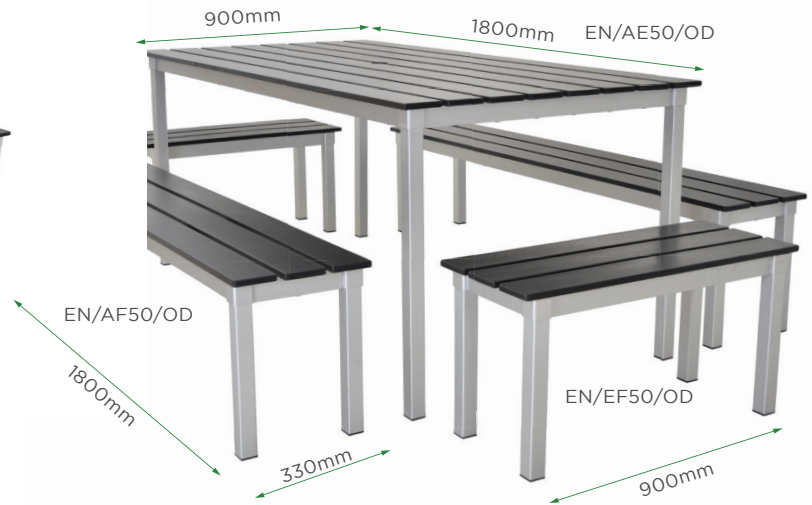

GOPAK enviroeco

Jet Black Outdoor Tables

Upgrade your outdoor furniture with this smart and stylish range. Maintenance free and eco-friendly, the table top and bench seat utilise 100% recycled plastic, extruded into wood effect slats. Rot-proof and UV resistant, this outdoor range with its black slats, coupled with a smart anodised aluminium frame provides a functional yet contemporary design, suitable for schools, community, hospitality and home. Security fixings can be supplied.

Code	Description	Weight
EN/AE50/OD	L1800xW900mm	23.15kg
EN/BE50/OD	L1500xW900mm	19.30kg
EN/DE50/OD	L1250xW900mm	17.15kg
EN/EE50/OD	L900xW900mm	12.35kg

Jet Black Outdoor Benches

Code	Description	Weight
EN/AF50/OD	L1800xW330mm	11.20kg
EN/BF50/OD	L1500xW330mm	9.25kg
EN/DF50/OD	L1250xW330mm	8.40kg
EN/EF50/OD	L900xW330mm	7.00kg
EN/ACC01	Security Fixing	

Conforms to BSEN581 Parts 1&3

Outdoor Tables

Made from synthetic wood produced from recycled materials this table has clean and simple lines that will transform your outdoor space. Hard wearing, durable and maintenance free, the table can be left outside all year round, it will not show any signs of deterioration and will keep looking good for years.

Code	Description	Weight
EN/AE36/OD	L1800xW900mm	27.00kg
EN/DE36/OD	L1250xW900mm	18.75kg
EN/DD36/OD	L1250xW1250mm	27.00kg
EN/EE36/OD	L900xW900mm	13.00kg
EN/GG36/OD	L790xW790mm	10.00kg

Security floor fixing kit

Select your table height

- **Sizemark 6 Buffet** 760mm
- **Sizemark 5 Adult** 710mm
- **Sizemark 4 Junior** 640mm
- **Sizemark 3 Infant** 590mm
- **Sizemark 2 Pre-School** 530mm
- **Sizemark 1 Nursery** 460mm

Outdoor Benches